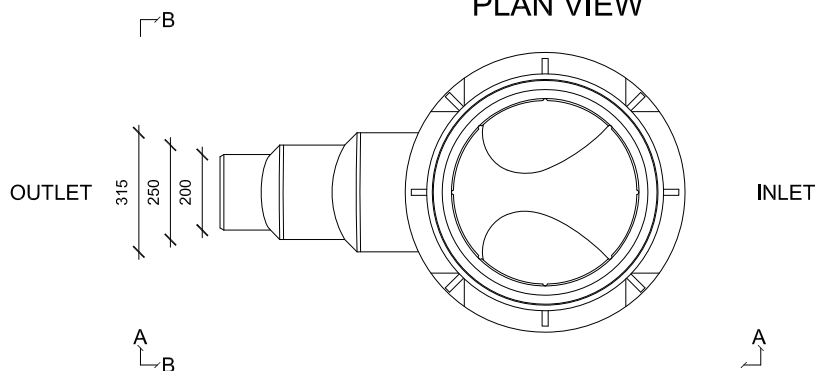

Article Number	h Base	h Elevation	h Upper unit	Total height
KMC-060-3B-075-31	-	-	-	750 mm
KMC-060-3B-100-31	-	-	-	1000 mm
KMC-060-3B-125-31	-	-	-	1250 mm
KMC-060-3B-150-31	-	-	-	1500 mm

VIEW B-B

VIEW A-A

PEND. 1,5 %

PLAN VIEW

Via Basaldella, 92 - 33037 Passignano di Prato (Udine) Italy
 Tel.: +39 0432 688122 Fax: +39 0432 688130
 e-mail: info@kmc.it homepage: www.kmc.it

Revision 06:	Date:
Revision 05:	Date:
Revision 04:	Date:
Revision 03:	Date:
Revision 02:	Date:
Revision 01:	Date:
Checked by: K.M.C. Srl	Date: 19/07/16
Designed by: K.M.C. Srl	Date: 19/07/16
Measures in: mm	Tolerance: 2%
	Scale: 1:20