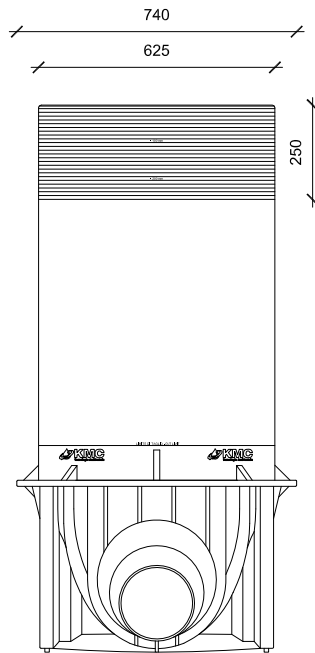

Article Number	h Base	h Elevation	h Upper unit	Total height
KMC-060-3B-075-31	-	-	-	750 mm
KMC-060-3B-100-31	-	-	-	1000 mm
KMC-060-3B-125-31	-	-	-	1250 mm
KMC-060-3B-150-31	-	-	-	1500 mm

VIEW B-B

VIEW A-A

PEND. 1,5 %

PLAN VIEW

Via Basaldella, 92 - 33037 Passignano di Prato (Udine) Italy
 Tel.: +39 0432 688122 Fax: +39 0432 688130
 e-mail: info@kmc.it homepage: www.kmc.it

Revision 06:	Date:
Revision 05:	Date:
Revision 04:	Date:
Revision 03:	Date:
Revision 02:	Date:
Revision 01:	Date:
Checked by: K.M.C. Srl	Date: 19/07/16
Designed by: K.M.C. Srl	Date: 19/07/16
Measures in: mm	Tolerance: 2%
	Scale: 1:20