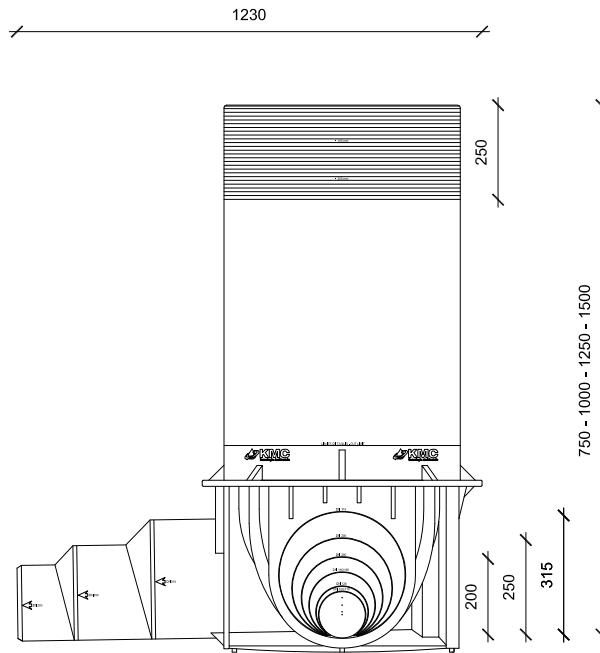

Article Number	h Base	h Elevation	h Upper unit	Total height
KMC-060-3B-075-31	-	-	-	750 mm
KMC-060-3B-100-31	-	-	-	1000 mm
KMC-060-3B-125-31	-	-	-	1250 mm
KMC-060-3B-150-31	-	-	-	1500 mm

VIEW B-B

VIEW A-A

PEND. 1,5 %

PLAN VIEW

Via Basaldella, 92 - 33037 Passignano di Prato (Udine) Italy
 Tel.: +39 0432 688122 Fax: +39 0432 688130
 e-mail: info@kmc.it homepage: www.kmc.it

Revision 06:	Date:
Revision 05:	Date:
Revision 04:	Date:
Revision 03:	Date:
Revision 02:	Date:
Revision 01:	Date:
Checked by: K.M.C. Srl	Date: 19/07/16
Designed by: K.M.C. Srl	Date: 19/07/16
Measures in: mm	Tolerance: 2%
	Scale: 1:20