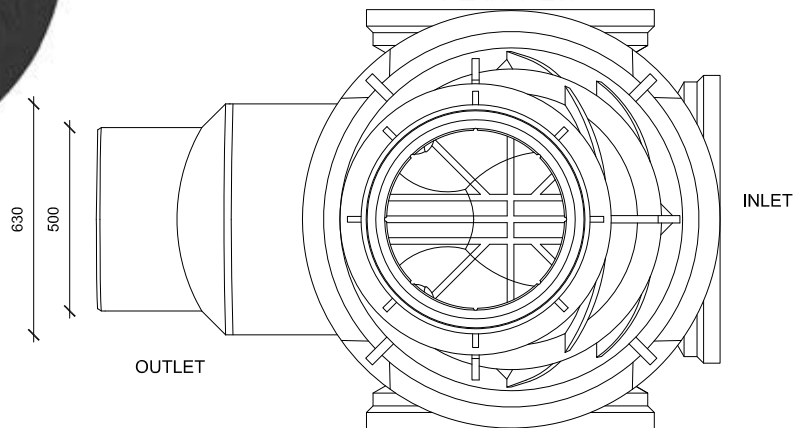

1 2 3 4
PE-Manhole "KMC-Easy Inspection Ø 800 - 3 inlets - outlet Ø 630/500 mm

Cat: 080-3C-XXX-63-MB

Art. Number	h Base	h Elevation	H Upper	Total height
KMC-080-3C-125-63-MB	-	-	-	1250 mm
KMC-080-3C-160-63-MB	-	-	-	1600 mm
KMC-080-3C-185-63-MB	-	-	-	1850 mm
KMC-080-3C-210-63-MB	-	-	-	2100 mm
KMC-080-3C-235-63-MB	-	-	-	2350 mm
KMC-080-3C-260-63-MB	-	-	-	2600 mm
KMC-080-3C-285-63-MB	-	-	-	2850 mm

Via Basaldella, 92 - 33037 Pasián di Prato (Udine) Italy
Tel.: +39 0432 688122 Fax: +39 0432 688130
e-mail: info@kmc.it homepage: www.kmc.it
File name: 080-3C-XXX-63-MB

Revision 06:	Date:
Revision 05:	Date:
Revision 04:	Date:
Revision 03:	Date:
Revision 02:	Date:
Revision 01:	Date:
Checked by: K.M.C. Srl	Date: 19/07/16
Designed by: K.M.C. Srl	Date: 19/07/16
Measures in: mm	Tolerance: 2%
	Scale: 1:20

Customer name and address :	
Order reference number:	
Order reference:	Date of order:
DISCLOSURE DENIED BY K.M.C. S.r.l.