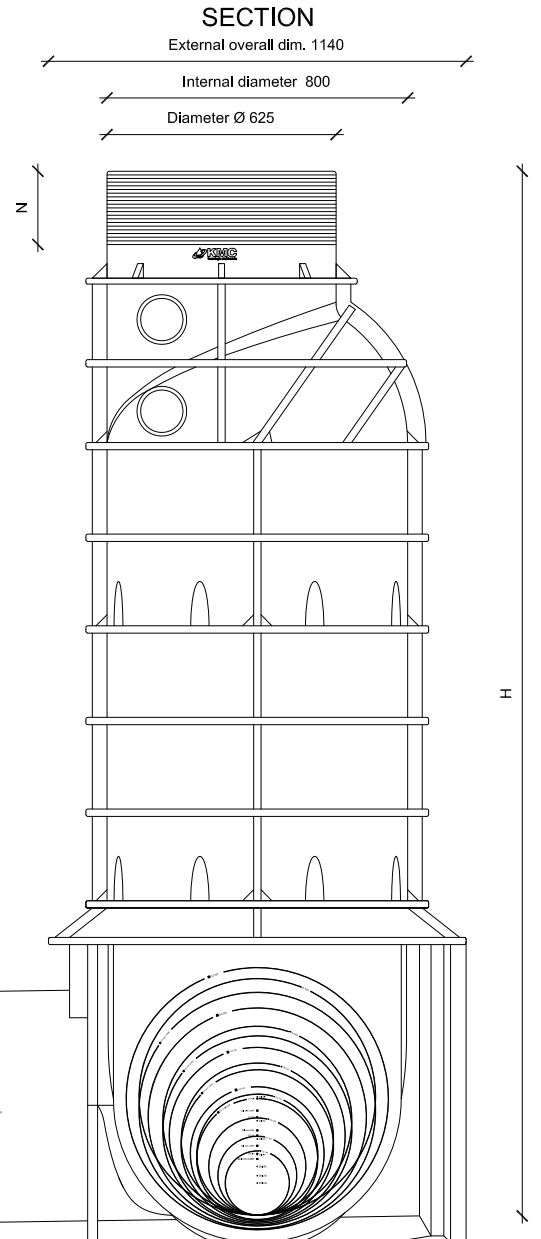

1 2 3 4
PE-Manhole "KMC-Easy Inspection Ø 800 - 3 inlets - outlet Ø 630/500 mm

Cat: 080-3C-XXX-63-MB

Art. Number	h Base	h Elevation	H Upper	Total height
KMC-080-3C-125-63-MB	-	-	-	1250 mm
KMC-080-3C-160-63-MB	-	-	-	1600 mm
KMC-080-3C-185-63-MB	-	-	-	1850 mm
KMC-080-3C-210-63-MB	-	-	-	2100 mm
KMC-080-3C-235-63-MB	-	-	-	2350 mm
KMC-080-3C-260-63-MB	-	-	-	2600 mm
KMC-080-3C-285-63-MB	-	-	-	2850 mm

Via Basaldella, 92 - 33037 Pasián di Prato (Udine) Italy
Tel.: +39 0432 688122 Fax: +39 0432 688130
e-mail: info@kmc.it homepage: www.kmc.it
File name: 080-3C-XXX-63-MB

Revision 06:	Date:
Revision 05:	Date:
Revision 04:	Date:
Revision 03:	Date:
Revision 02:	Date:
Revision 01:	Date:
Checked by: K.M.C. Srl	Date: 19/07/16
Designed by: K.M.C. Srl	Date: 19/07/16
Measures in: mm	Tolerance: 2%
	Scale: 1:20

Customer name and address :	
Order reference number:	
Order reference:	Date of order:
DISCLOSURE DENIED BY K.M.C. S.r.l.