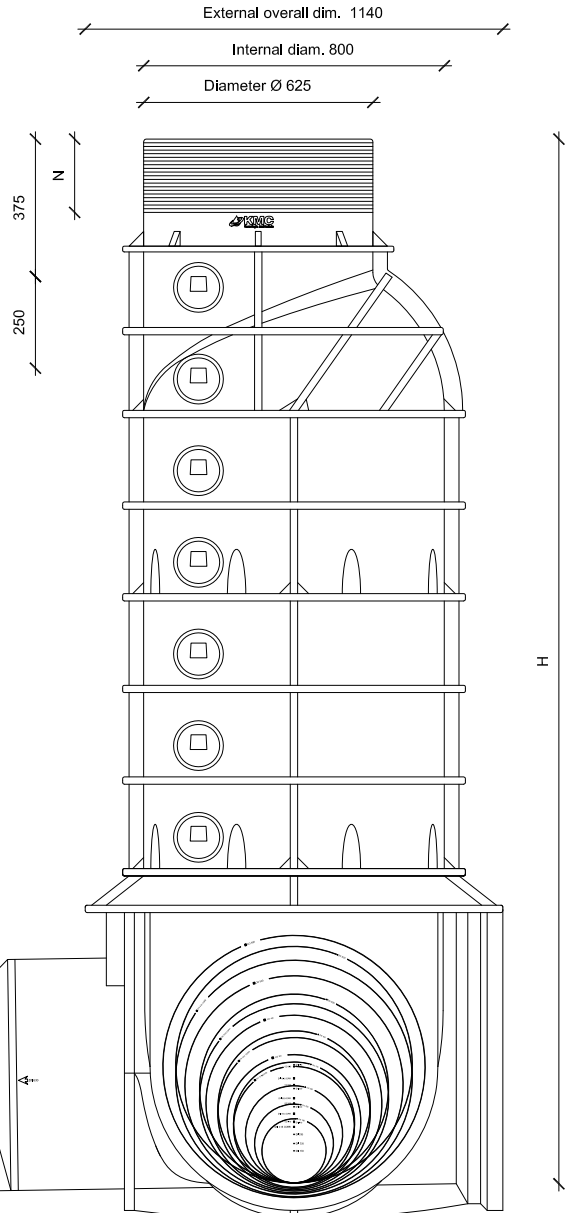

PE-Manhole "KMC-Easy Inspection Ø 800 - 3 inlets - outlet Ø 630/500 mm

Cat: 080-3CS-XXX-63-MB

Art. Number	h Base	h Elevation	h Upper	Total height
KMC-080-3CS-160-63-MB	-	-	-	1600 mm
KMC-080-3CS-185-63-MB	-	-	-	1850 mm
KMC-080-3CS-210-63-MB	-	-	-	2100 mm
KMC-080-3CS-235-63-MB	-	-	-	2350 mm
KMC-080-3CS-260-63-MB	-	-	-	2600 mm
KMC-080-3CS-285-63-MB	-	-	-	2850 mm

SECTION

PLAN VIEW

Via Basaldella, 92 - 33037 Passignano di Prato (Udine) Italy
 Tel.: +39 0432 688122 Fax: +39 0432 688130
 e-mail: info@kmc.it homepage: www.kmc.it

Revision 06:	Date:
Revision 05:	Date:
Revision 04:	Date:
Revision 03:	Date:
Revision 02:	Date:
Revision 01:	Date:
Checked by: K.M.C. Srl	Date: 19/07/16
Designed by: K.M.C. Srl	Date: 19/07/16
Measures in: mm	Tolerance: 2%
	Scale: 1:20