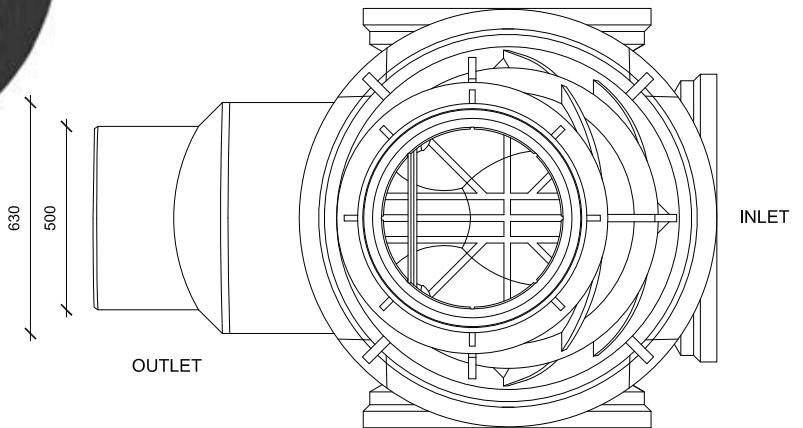

PE-Manhole "KMC-Easy Inspection Ø 800 - 3 inlets - outlet Ø 630/500 mm

Cat: 080-3CS-XXX-63-MB

Art. Number	h Base	h Elevation	h Upper	Total height
KMC-080-3CS-160-63-MB	-	-	-	1600 mm
KMC-080-3CS-185-63-MB	-	-	-	1850 mm
KMC-080-3CS-210-63-MB	-	-	-	2100 mm
KMC-080-3CS-235-63-MB	-	-	-	2350 mm
KMC-080-3CS-260-63-MB	-	-	-	2600 mm
KMC-080-3CS-285-63-MB	-	-	-	2850 mm

SECTION

PLAN VIEW

Via Basaldella, 92 - 33037 Passignano di Prato (Udine) Italy
 Tel.: +39 0432 688122 Fax: +39 0432 688130
 e-mail: info@kmc.it homepage: www.kmc.it

Revision 06:	Date:
Revision 05:	Date:
Revision 04:	Date:
Revision 03:	Date:
Revision 02:	Date:
Revision 01:	Date:
Checked by: K.M.C. Srl	Date: 19/07/16
Designed by: K.M.C. Srl	Date: 19/07/16
Measures in: mm	Tolerance: 2%
	Scale: 1:20