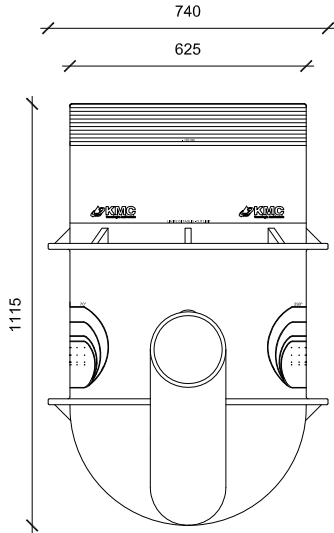

Art. Number	h Base	h Elevation	H Upper unit	Total height
KMC-060-BEG-110-20	-	-	-	750 mm

VIEW B-B

VIEW A-A

PLAN VIEW

Via Basaldella, 92 - 33037 Pasián di Prato (Udine) Italy  
 Tel.: +39 0432 688122 Fax: +39 0432 688130  
 e-mail: info@kmc.it homepage: www.kmc.it

Revision 06:	Date:
Revision 05:	Date:
Revision 04:	Date:
Revision 03:	Date:
Revision 02:	Date:
Revision 01:	Date:
Checked by: K.M.C. Srl	Date: 19/07/16
Designed by: K.M.C. Srl	Date: 19/07/16
File name: 060-BEG-110-20	Measures in: mm Tolerance: 2% Scale: 1:20