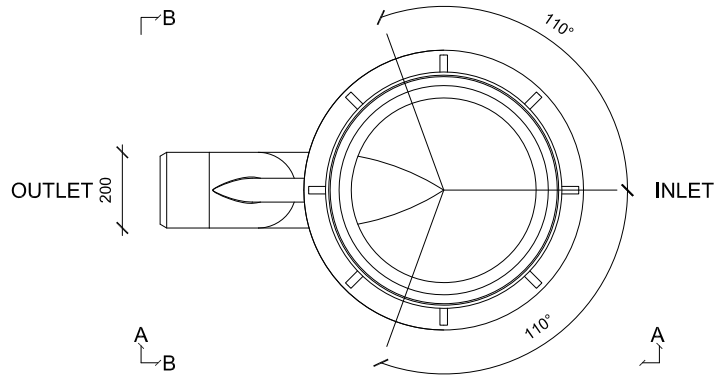

Art. Number	h Base	h Elevation	H Upper unit	Total height
KMC-060-BEG-110-20	-	-	-	750 mm

VIEW B-B

VIEW A-A

PLAN VIEW

Via Basaldella, 92 - 33037 Pasián di Prato (Udine) Italy  
 Tel.: +39 0432 688122 Fax: +39 0432 688130  
 e-mail: info@kmc.it homepage: www.kmc.it

Revision 06:	Date:
Revision 05:	Date:
Revision 04:	Date:
Revision 03:	Date:
Revision 02:	Date:
Revision 01:	Date:
Checked by: K.M.C. Srl	Date: 19/07/16
Designed by: K.M.C. Srl	Date: 19/07/16
File name: 060-BEG-110-20	Measures in: mm Tolerance: 2% Scale: 1:20