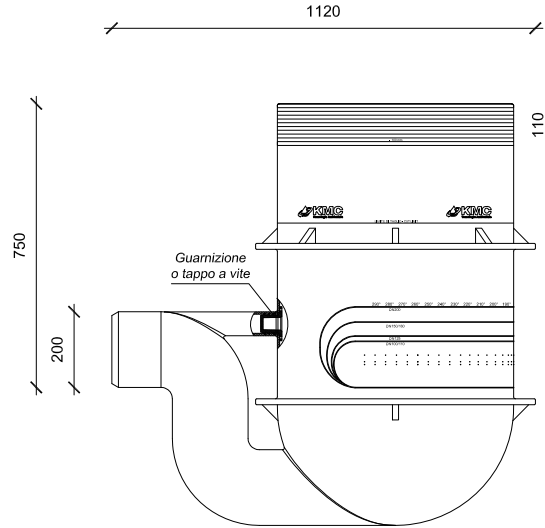

Art. Number	h Base	h Elevation	H Upper unit	Total height
KMC-060-BEG-110-20	-	-	-	750 mm

VIEW B-B

VIEW A-A

PLAN VIEW

Via Basaldella, 92 - 33037 Pasián di Prato (Udine) Italy  
 Tel.: +39 0432 688122 Fax: +39 0432 688130  
 e-mail: info@kmc.it homepage: www.kmc.it

Revision 06:	Date:
Revision 05:	Date:
Revision 04:	Date:
Revision 03:	Date:
Revision 02:	Date:
Revision 01:	Date:
Checked by: K.M.C. Srl	Date: 19/07/16
Designed by: K.M.C. Srl	Date: 19/07/16
File name: 060-BEG-110-20	Measures in: mm Tolerance: 2% Scale: 1:20